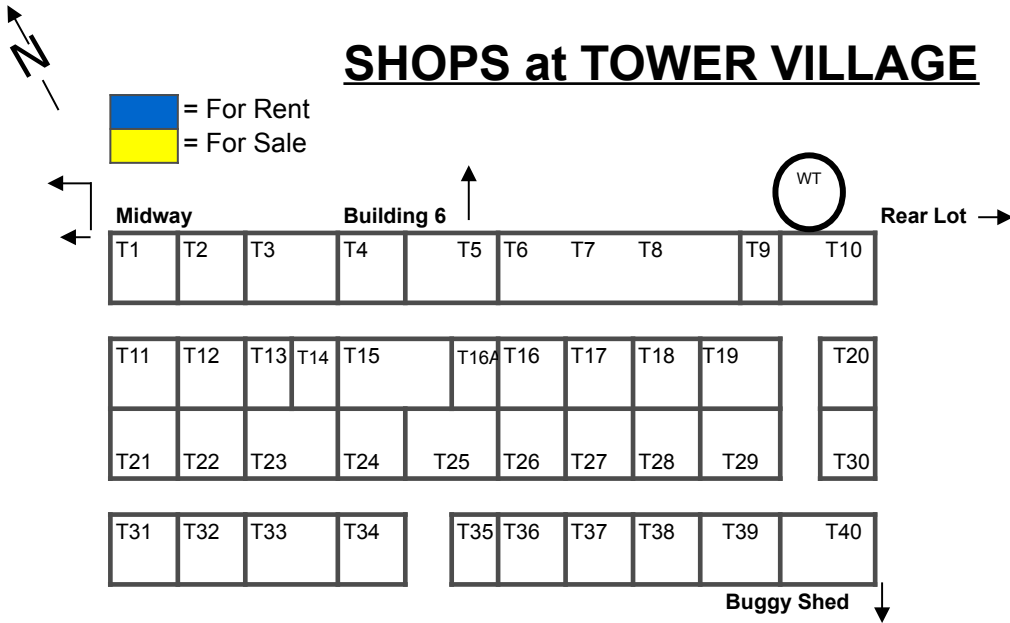

SHOPS at TOWER VILLAGE

T2 Boost Mobile

Brand New Cell Phones

T3,T4, T5 Quality Products

Fencing, Decking, Dog Houses
Sheds, Gazebos, Chicken Coops

6, T7, T8 Cocalico Creek

Primitive Home Décor

T12 Nolt

Poles, Flag Holders, Slate Holders,
Flower Pot Holders, Weathervanes
& Sundials.

T13 Stoltzfus

Bird Houses, Feeders, Supplies

T14 Walker's Fireworks

Fireworks, Toys

T15 Marketplace Ministries

Harvest Fellowship Church

T16 Britta LLC

Tapestries, Lamps & Gifts.

T17 R&D's Crazy Deals

Coupon Items, Clothes & Jewelry ETC.

T18 Winfield-Harris

Pain relief.

T19 Holy Boli

Pizza and Personal
Strombolis.

T22 Grizzly's Leather

Wallets, belts, buckles &
motorcycle accessories.

T23 Bhasin

Drinks, Ice Cream,
Popsicles & Odds / Ends

T24 Bhasin

Same as above

T25 Athey

Collectibles, Household and
Sports Items.

T26 FOR SALE

$6,800 (Includes Transfer Fee)

T27 Riggle

Crafts, Furniture, Floral and
Greenery.

T28 Bdazzled Jewelry

Handmade Jewelry

T29 The Wizards Hat

Ren Faire Style, Incense, Crystals
Jewelry, Oils, Soaps & Bridal Access.

T30 Outlaws Graphix

Vinyl graphics, shirts &
custom decals.

T32,T33 Four Season's Country Cottage

Country Crafts & Candles

T34 Gyros-N-More

Greek Food, Gyros & Salads.

T35,T36 Hallelujah Hive

Raw Honey & Fragrants.

T37 Lady Mia's

Crafts, wreaths & potpourri.

T38 Gail Eckert

Jewelry & Women's Clothing.

T39 Designs by Chris

Home décor, florals, flags
& crafts.

T40 Blue Sky, LLC

Religious T-Shirts

Updated
7/13/2018